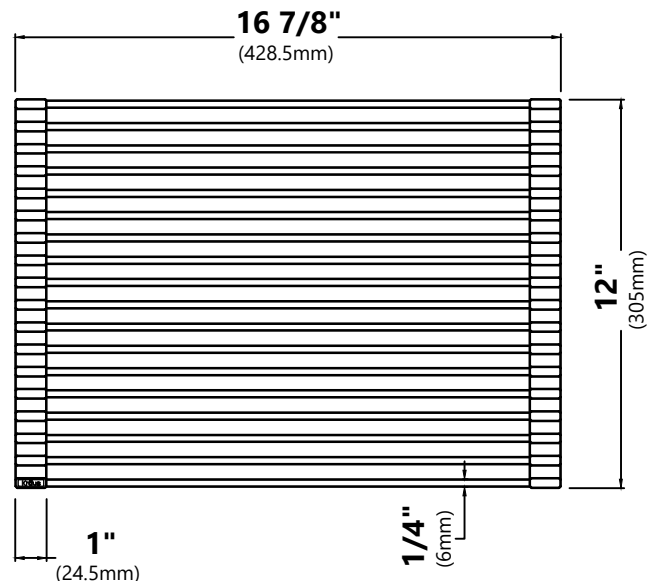

KRM-11

Multipurpose Roll-Up Dish Drying Rack

Rolling Mat Dimensions

Overall Dimensions: 16 7/8" x 12" x 3/8"

Features

- Roll-up over-the-sink drying rack
- Stainless steel construction with non-slip silicone coating
- Rolls up into a compact cylinder for storage
- Dishwasher safe
- Heat-safe up to 400° F
- Holds up to 85 lbs
- BPA-free and FDA-approved
- For Use with KFR4-33, KGF1-30, KGF1-33, KGF2-30, KGF2-33, KWF210-30, KWF210-33, KWF210-36, KWF410-30, KWF410-33, KWF410-36, KWT310-30, KWT310-33, KWT311-25, KWU110-27, KWU110-30, KWU110-32, KWU111-17, KWU111-23, KWU112-33, KWU120-45 and KWU210-57 kitchen sinks

Available Colors

- Black
- Brown
- Dark Blue
- Dark Grey
- Light Grey
- Aqua
- Green
- Red
- Yellow

Warranty

Kraus One Year Limited Warranty
see website for details www.kraususa.com