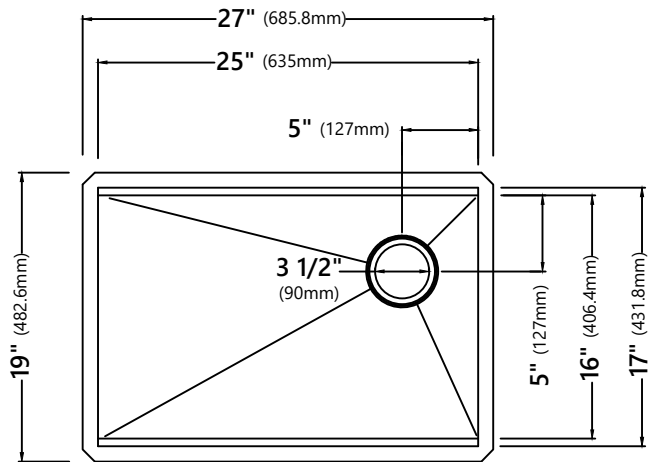

KWU110-27

27 Inch Undermount Workstation Single Bowl Stainless Steel Kitchen Sink

Kräus®

SPECIFICATION SHEET

Sink Dimensions

Overall Dimensions: 27" x 19"

Bowl Dimensions: 25" x 16"

Sink Depth: 10"

Features

- 16 Gauge Stainless Steel Construction
- Undermount Single Bowl Sink
- Required Minimum Cabinet Size: 30" Left to Right, 24" Front to Back
- Rear Off-Set Drain
- 3 1/2" Drain Opening
- NoiseDefend Undercoating and Sound Dampening Pads

Accessories Included

- Strainer ST-1
- Cover Cap STC-2
- Bottom Grid KBG-UN1-27
- Rolling Mat KRM-11BL
- Cutting board KCB-WS103BB
- Cut-Out Template
- Mounting Hardware

CODES/STANDARDS:

Product Certification

cUPC (ASME A112.19.3/CSA B45.4)

NOTE: It is not recommended to install this sink with a negative reveal. Doing so will prohibit the use of any workstation accessories as they will not fit.

Warranty

Kraus Limited Lifetime Warranty

see website for details www.kraususa.com

Kraus USA Customer Service

1.800.775.0703 | customerservice@kraususa.com

REV. January 26, 2021