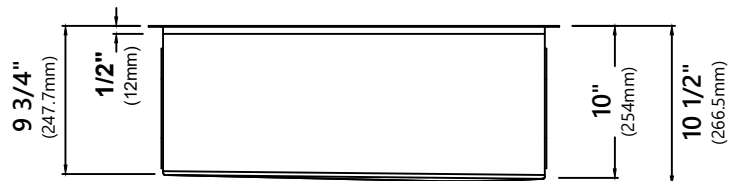

KWU110-27

27 Inch Undermount Workstation Single Bowl Stainless Steel Kitchen Sink

Kräus®

SPECIFICATION SHEET

Sink Dimensions

Overall Dimensions: 27" x 19"

Bowl Dimensions: 25" x 16"

Sink Depth: 10"

Features

- 16 Gauge Stainless Steel Construction
- Undermount Single Bowl Sink
- Required Minimum Cabinet Size: 30" Left to Right, 24" Front to Back
- Rear Off-Set Drain
- 3 1/2" Drain Opening
- NoiseDefend Undercoating and Sound Dampening Pads

Accessories Included

- Strainer ST-1
- Cover Cap STC-2
- Bottom Grid KBG-UN1-27
- Rolling Mat KRM-11BL
- Cutting board KCB-WS103BB
- Cut-Out Template
- Mounting Hardware

CODES/STANDARDS:

Product Certification

cUPC (ASME A112.19.3/CSA B45.4)

NOTE: It is not recommended to install this sink with a negative reveal. Doing so will prohibit the use of any workstation accessories as they will not fit.

Warranty

Kraus Limited Lifetime Warranty

see website for details www.kraususa.com

Kraus USA Customer Service

1.800.775.0703 | customerservice@kraususa.com

REV. January 26, 2021